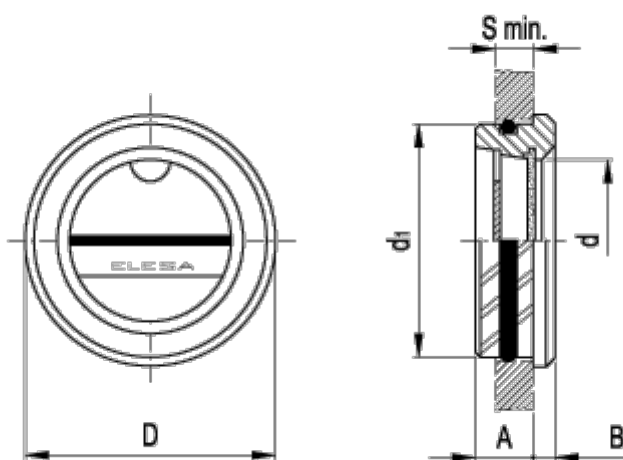

Data Sheet

Article number: 2311010761

Description: E+G
Oil level indicators push-fit HRT.25-38

Measures

A	= 11
B	= 5
d	= 23
D	= 42
d1	= $\text{Ø}38 + 0.2$
g	= 12
s min	= 8
Type	= HRT.25-38